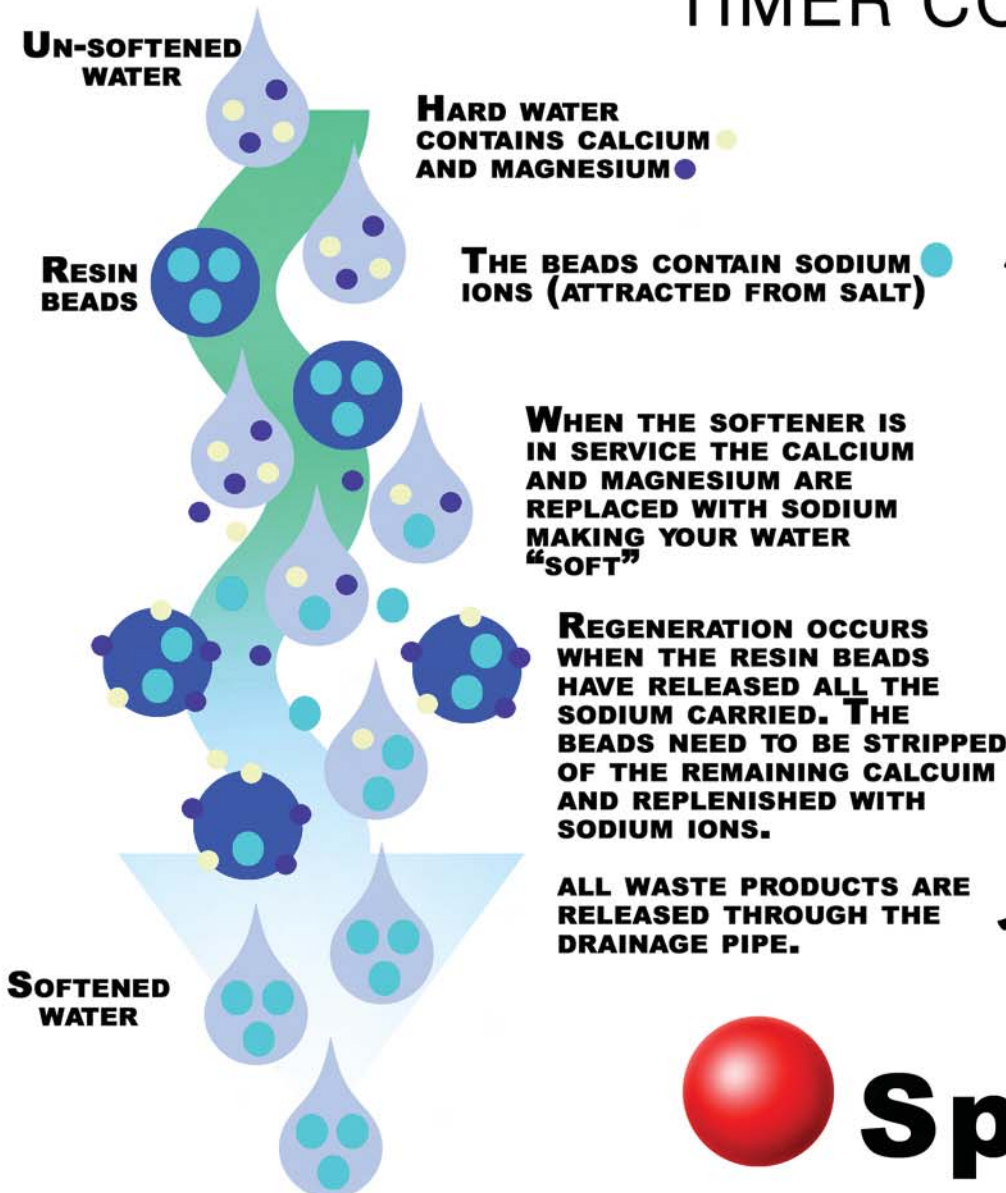

THIS PISCES UNIT IS
TIMER CONTROLLED